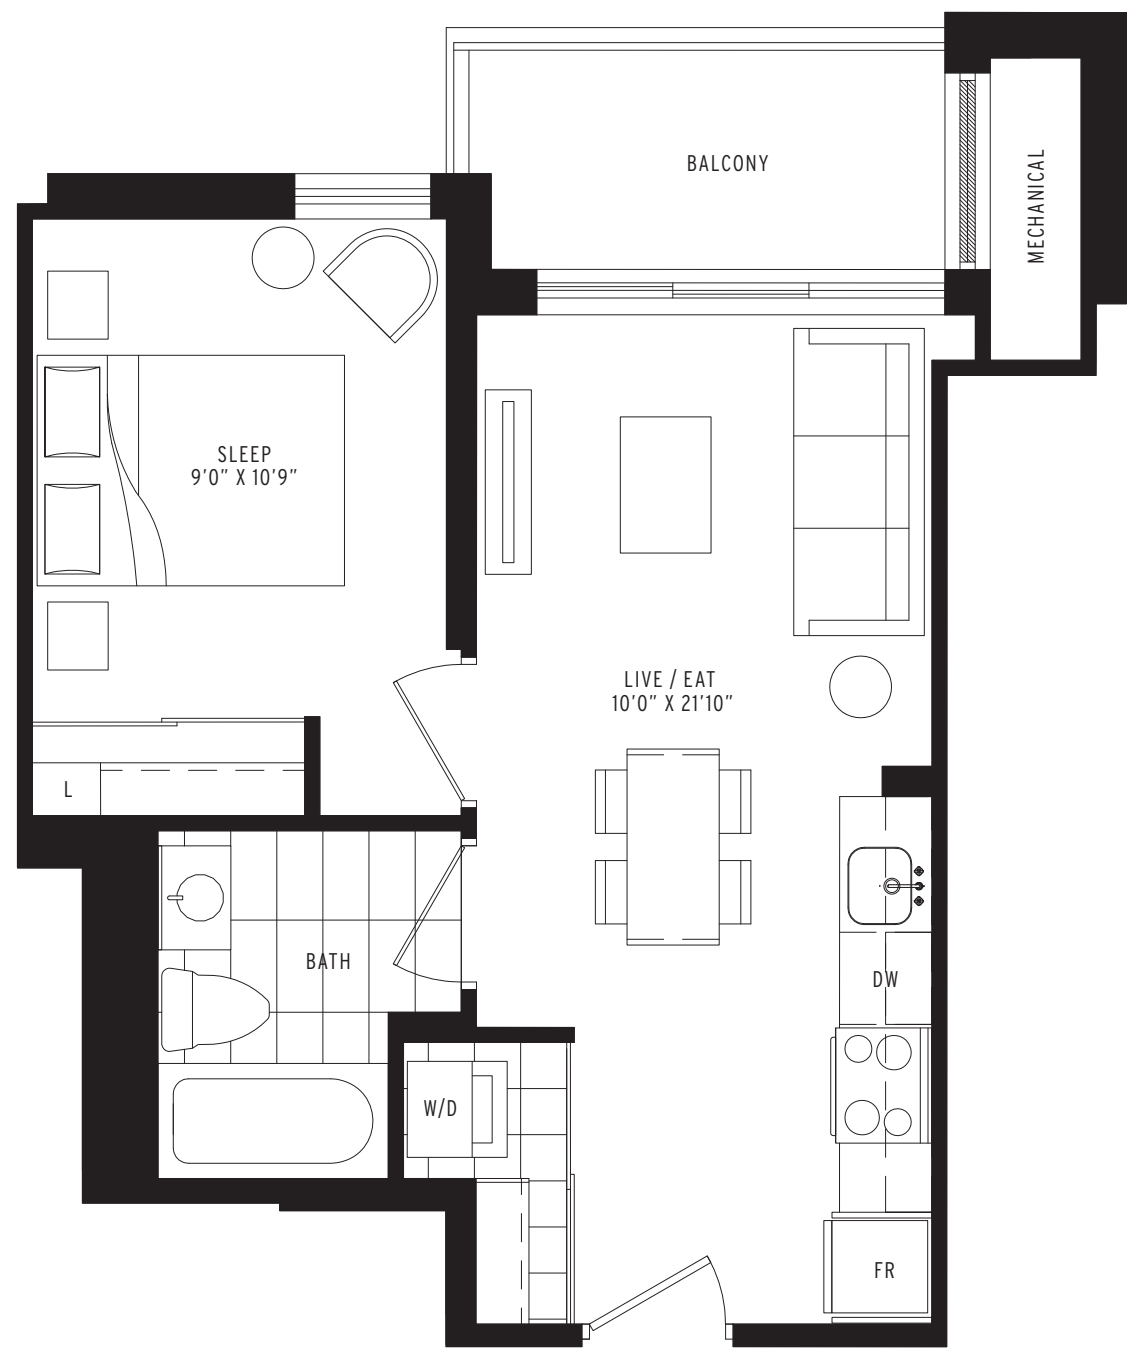

A1

1 BEDROOM
1 BATH

INTERIOR SF: 484
EXTERIOR SF: 55
TOTAL SF: 539

SIZES AND SPECIFICATIONS SUBJECT TO CHANGE WITHOUT NOTICE. E. + O.E.