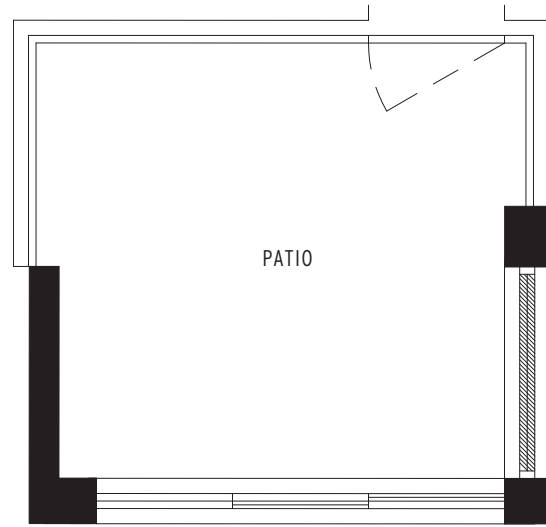

A2

1 BEDROOM
1 BATH

INTERIOR SF: 506
EXTERIOR SF: 55
TOTAL SF: 561

105 SF ON GROUND FLOOR ONLY