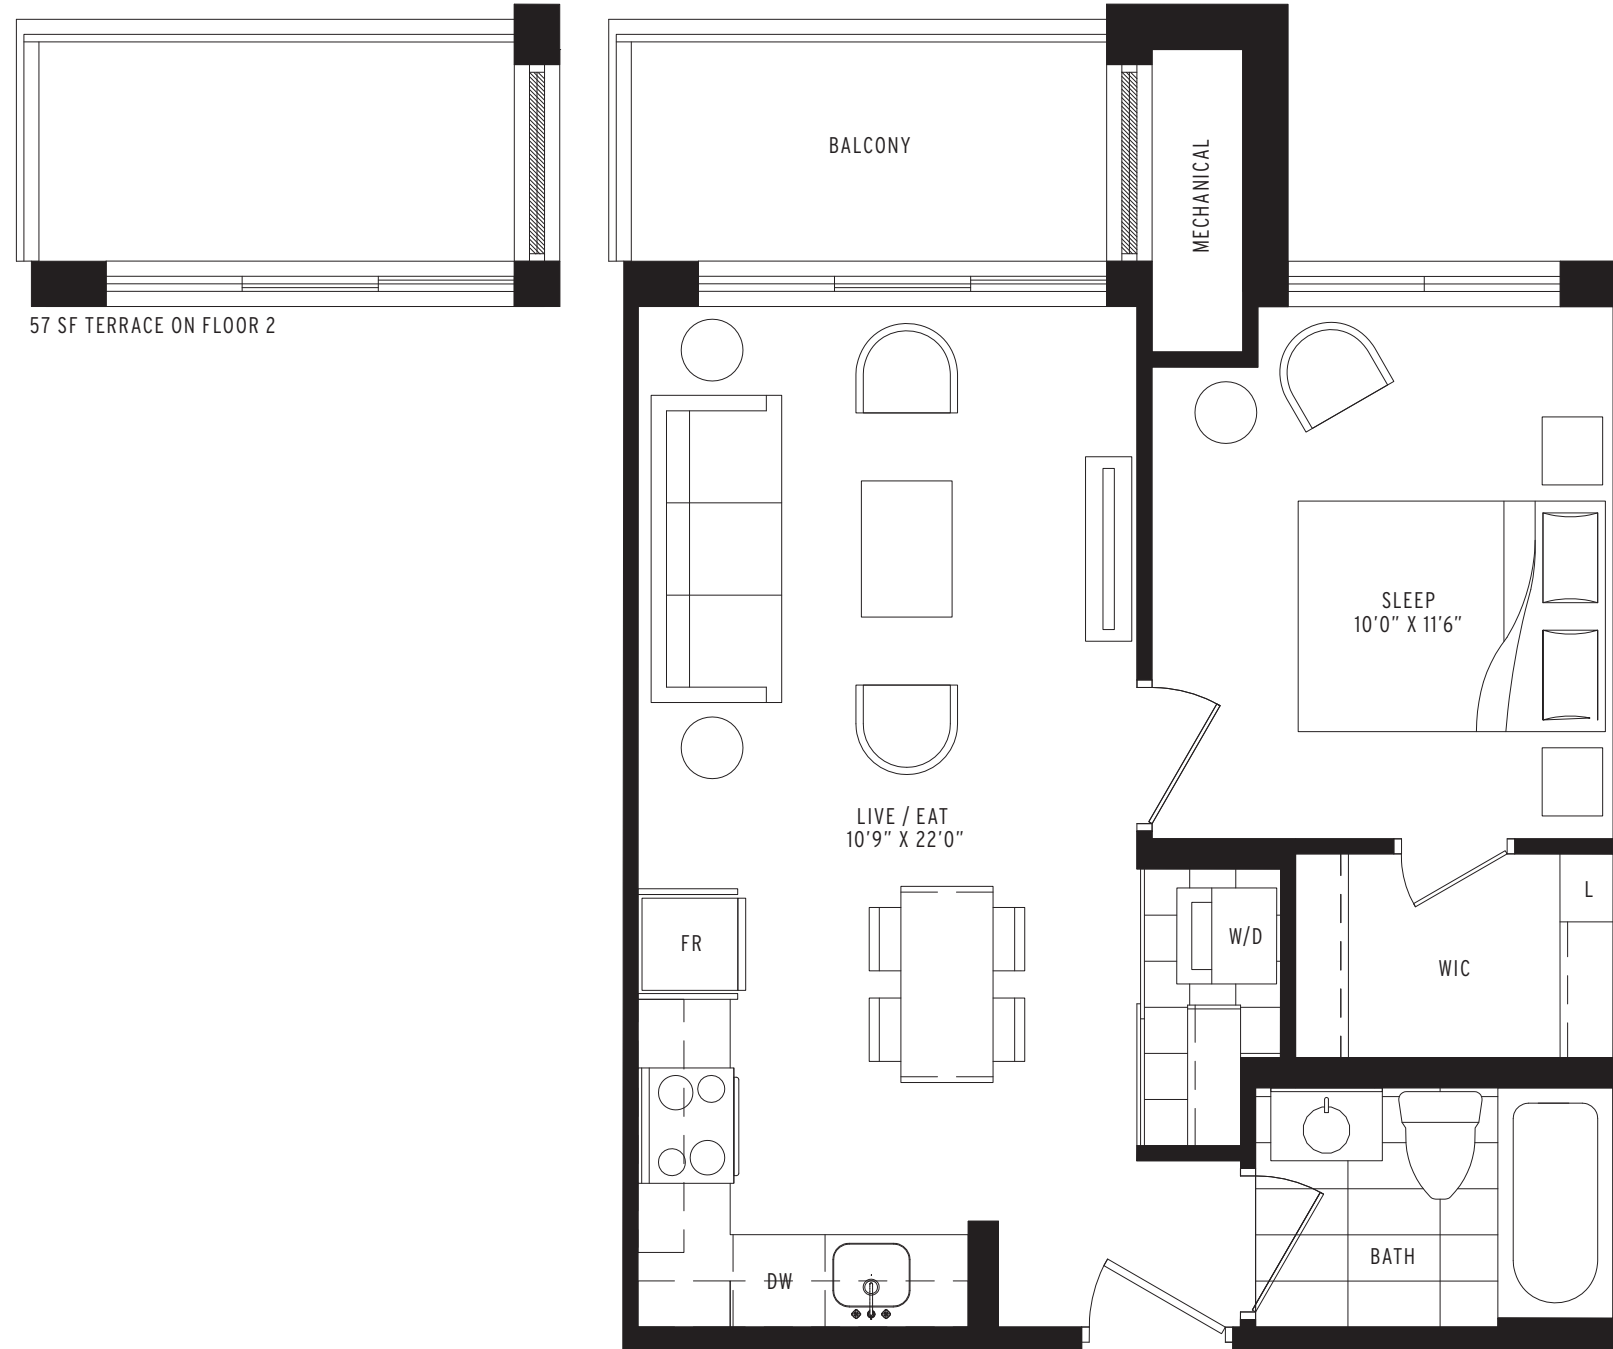

A4

1 BEDROOM
1 BATH

INTERIOR SF: 537
EXTERIOR SF: 57
TOTAL SF: 594

57 SF TERRACE ON FLOOR 2